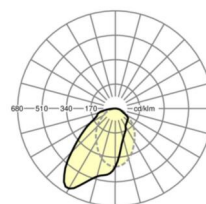

LIGHTING TECHNOLOGY

Placement	LED, Colour rendering/Light colour CRI ≥ 80 / 4000K
Colour tolerance (MacAdam)	3SDCM
Photobiological safety (Luminaire)	RG0
Nominal luminous flux	3734lm
LED service life	70000h L80/B10 (Tq 25°C), 50000h L90/B50 (Tq 25°C)
Luminaire luminous efficiency	111lm/W
UGR lat./long.	24.1 / 26.6

DEEP-LINK

<https://www.regiolux.de/en/article/65713026195>

Reference	LED 3700lm 840
ηLB	100 %
Φ ↓/↑	100 % / 0 %
UGR lat./long.	24.1 / 26.6

Dimensions

L	1248 mm	Length
B	129 mm	Width
H	62 mm	Height
A1	1000 mm	Mounting distance single mounting
A3	248 mm	Mounting distance between luminaires in a light run arrangement
A4	50 mm	Mounting distance (width)
X	0 mm	Distance cable infeed to the center of the luminaire on the X-axis
Y	0 mm	Distance cable infeed to the center of the luminaire on the Y-axis
