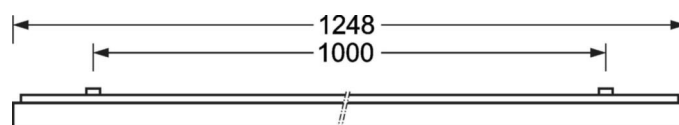

Surface-mounted luminaire - Fresnel lens - direct asymmetrical distribution

Steel sheet enclosure, compact rectangular cross section, installation height 40mm; integrated Quicklock quick-fit bracket system with arrester hook and safety cable for quick and easy installation; Housing colour silver grey/white aluminium RAL 9006; Light distribution direct asymmetrical distribution by means of Fresnel lens of PMMA, Homogeneous light distribution in beam direction, UGR (4H/8H) 26.6. Easy installation of the connection, directly on the top of the luminaire with a terminal cover cap. Electrical connection via 5-pole connection terminal with plug-in contacts.. For pendant mounting, order AVAWF-LB continuous row connector and, if necessary, additional AVAWF-SAE wire suspension separately, depending on the number of luminaires. Surface-mounted luminaire for ceiling installation.

MECHANICS

Housing colour	silver grey/white aluminium RAL 9006
Dimensions (LxWxH/DxH)	1248mm x 129mm x 62mm
Weight (net)	4kg
Cable entry KE (X/Y)	0mm/0mm
Type of installation	Ceiling-mounted single installation, Ceiling-mounted trunking installation

DEEP-LINK

<https://www.regiolux.de/en/article/65713026195>

Reference	LED 3700lm 840
ηLB	100 %
Φ ↓/↑	100 % / 0 %
UGR lat./long.	24.1 / 26.6

Dimensions

L	1248 mm	Length
B	129 mm	Width
H	62 mm	Height
A1	1000 mm	Mounting distance single mounting
A3	248 mm	Mounting distance between luminaires in a light run arrangement
A4	50 mm	Mounting distance (width)
X	0 mm	Distance cable infeed to the center of the luminaire on the X-axis
Y	0 mm	Distance cable infeed to the center of the luminaire on the Y-axis
