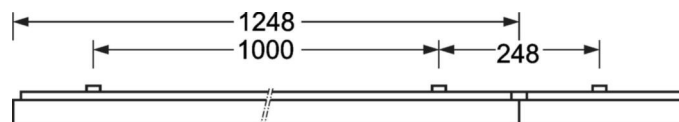

Surface-mounted luminaire - Fresnel lens - direct asymmetrical distribution

Steel sheet enclosure, compact rectangular cross section, installation height 40mm; integrated Quicklock quick-fit bracket system with arrester hook and safety cable for quick and easy installation; Housing colour silver grey/white aluminium RAL 9006; Light distribution direct asymmetrical distribution by means of Fresnel lens of PMMA, Homogeneous light distribution in beam direction, UGR (4H/8H) 26.6. Easy installation of the connection, directly on the top of the luminaire with a terminal cover cap. Electrical connection via 5-pole connection terminal with plug-in contacts.. For pendant mounting, order AVAWF-LB continuous row connector and, if necessary, additional AVAWF-SAE wire suspension separately, depending on the number of luminaires. Surface-mounted luminaire for ceiling installation.

MECHANICS

Housing colour	silver grey/white aluminium RAL 9006
Dimensions (LxWxH/DxH)	1248mm x 129mm x 62mm
Weight (net)	4kg
Cable entry KE (X/Y)	0mm/0mm
Type of installation	Ceiling-mounted single installation, Ceiling-mounted trunking installation

DEEP-LINK

<https://www.regiolux.de/en/article/65713026195>

Reference	LED 3700lm 840
ηLB	100 %
Φ ↓/↑	100 % / 0 %
UGR lat./long.	24.1 / 26.6

Dimensions

L	1248 mm	Length
B	129 mm	Width
H	62 mm	Height
A1	1000 mm	Mounting distance single mounting
A3	248 mm	Mounting distance between luminaires in a light run arrangement
A4	50 mm	Mounting distance (width)
X	0 mm	Distance cable infeed to the center of the luminaire on the X-axis
Y	0 mm	Distance cable infeed to the center of the luminaire on the Y-axis
