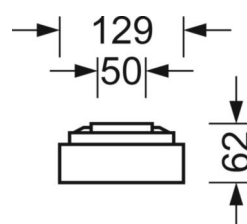

Surface-mounted luminaire - Fresnel lens - direct asymmetrical distribution

Steel sheet enclosure, compact rectangular cross section, installation height 40mm; integrated Quicklock quick-fit bracket system with arrester hook and safety cable for quick and easy installation; Housing colour silver grey/white aluminium RAL 9006; Light distribution direct asymmetrical distribution by means of Fresnel lens of PMMA, Homogeneous light distribution in beam direction, UGR (4H/8H) 26.6. Easy installation of the connection, directly on the top of the luminaire with a terminal cover cap. Electrical connection via 5-pole connection terminal with plug-in contacts.. For pendant mounting, order AVAWF-LB continuous row connector and, if necessary, additional AVAWF-SAE wire suspension separately, depending on the number of luminaires. Surface-mounted luminaire for ceiling installation.

MECHANICS

Housing colour	silver grey/white aluminium RAL 9006
Dimensions (LxWxH/DxH)	1248mm x 129mm x 62mm
Weight (net)	4kg
Cable entry KE (X/Y)	0mm/0mm
Type of installation	Ceiling-mounted single installation, Ceiling-mounted trunking installation

DEEP-LINK

<https://www.regiolux.de/en/article/65713026195>

Reference	LED 3700lm 840
ηLB	100 %
Φ ↓/↑	100 % / 0 %
UGR lat./long.	24.1 / 26.6

Dimensions

L	1248 mm	Length
B	129 mm	Width
H	62 mm	Height
A1	1000 mm	Mounting distance single mounting
A3	248 mm	Mounting distance between luminaires in a light run arrangement
A4	50 mm	Mounting distance (width)
X	0 mm	Distance cable infeed to the center of the luminaire on the X-axis
Y	0 mm	Distance cable infeed to the center of the luminaire on the Y-axis
